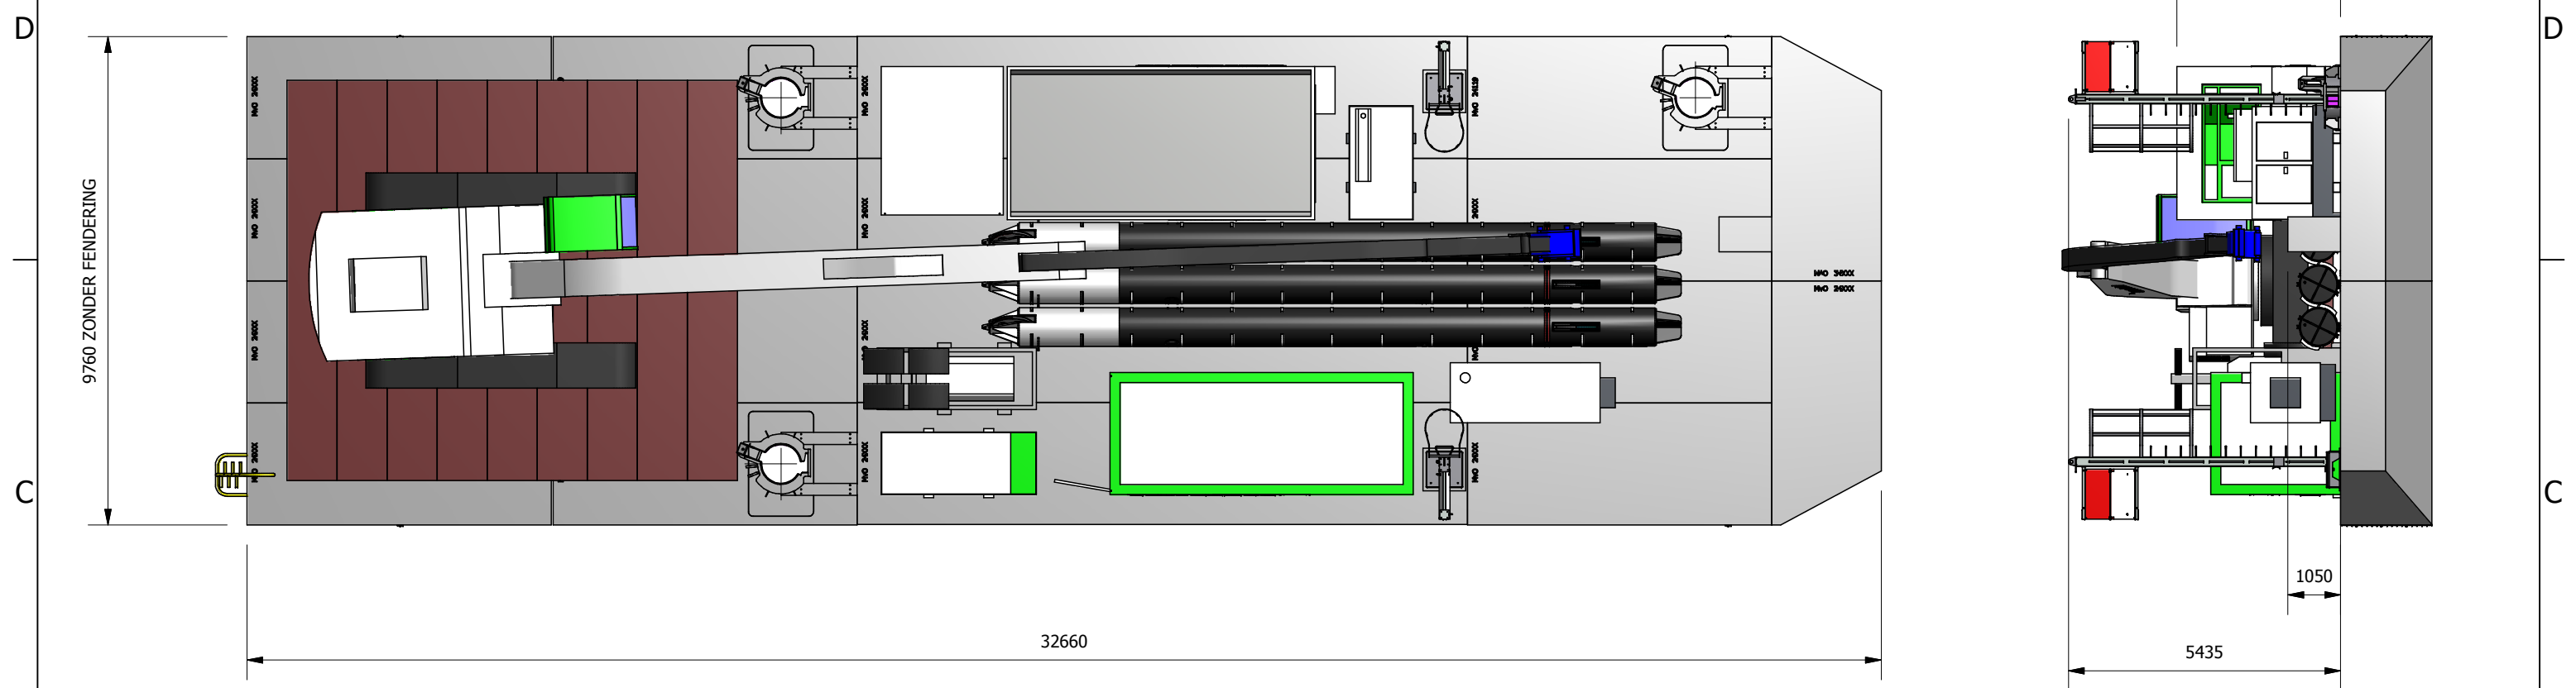

6 5 4 3 2 1

Designed by AJB	Checked by	Approved by	Date	Date 31-5-2012
			TRANSPORT BEVEROORD MET HGM	
			tek td 0159-056	Edition Sheet 1 / 1

WIJZIGINGEN VOORBEHOUDEN

6 5 4 3 2 1