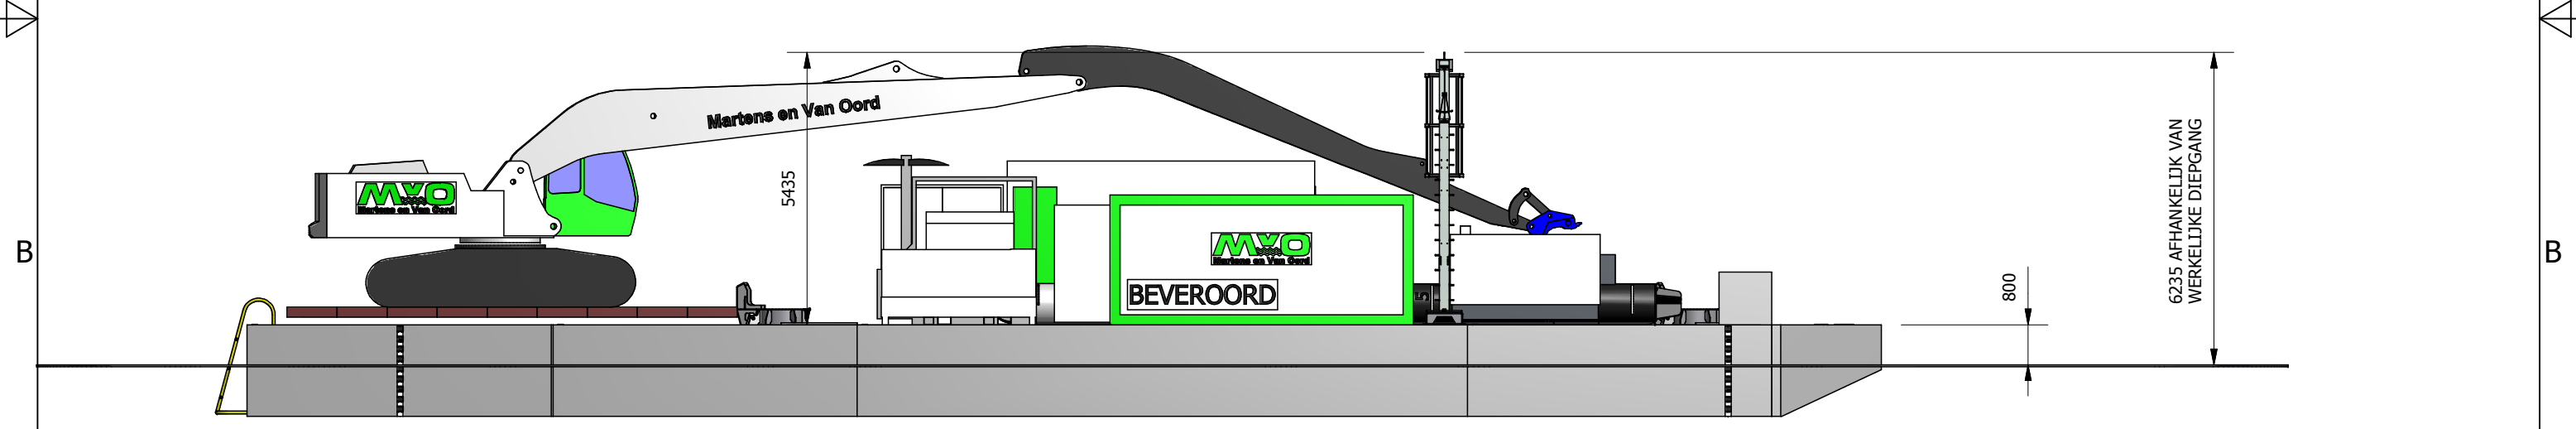

6 5 4 3 2 1

Designed by AJB	Checked by	Approved by	Date	Date 31-5-2012
			TRANSPORT BEVEROORD MET HGM	
			tek td 0159-056	Edition Sheet 1 / 1

WIJZIGINGEN VOORBEHOUDEN

6 5 4 3 2 1